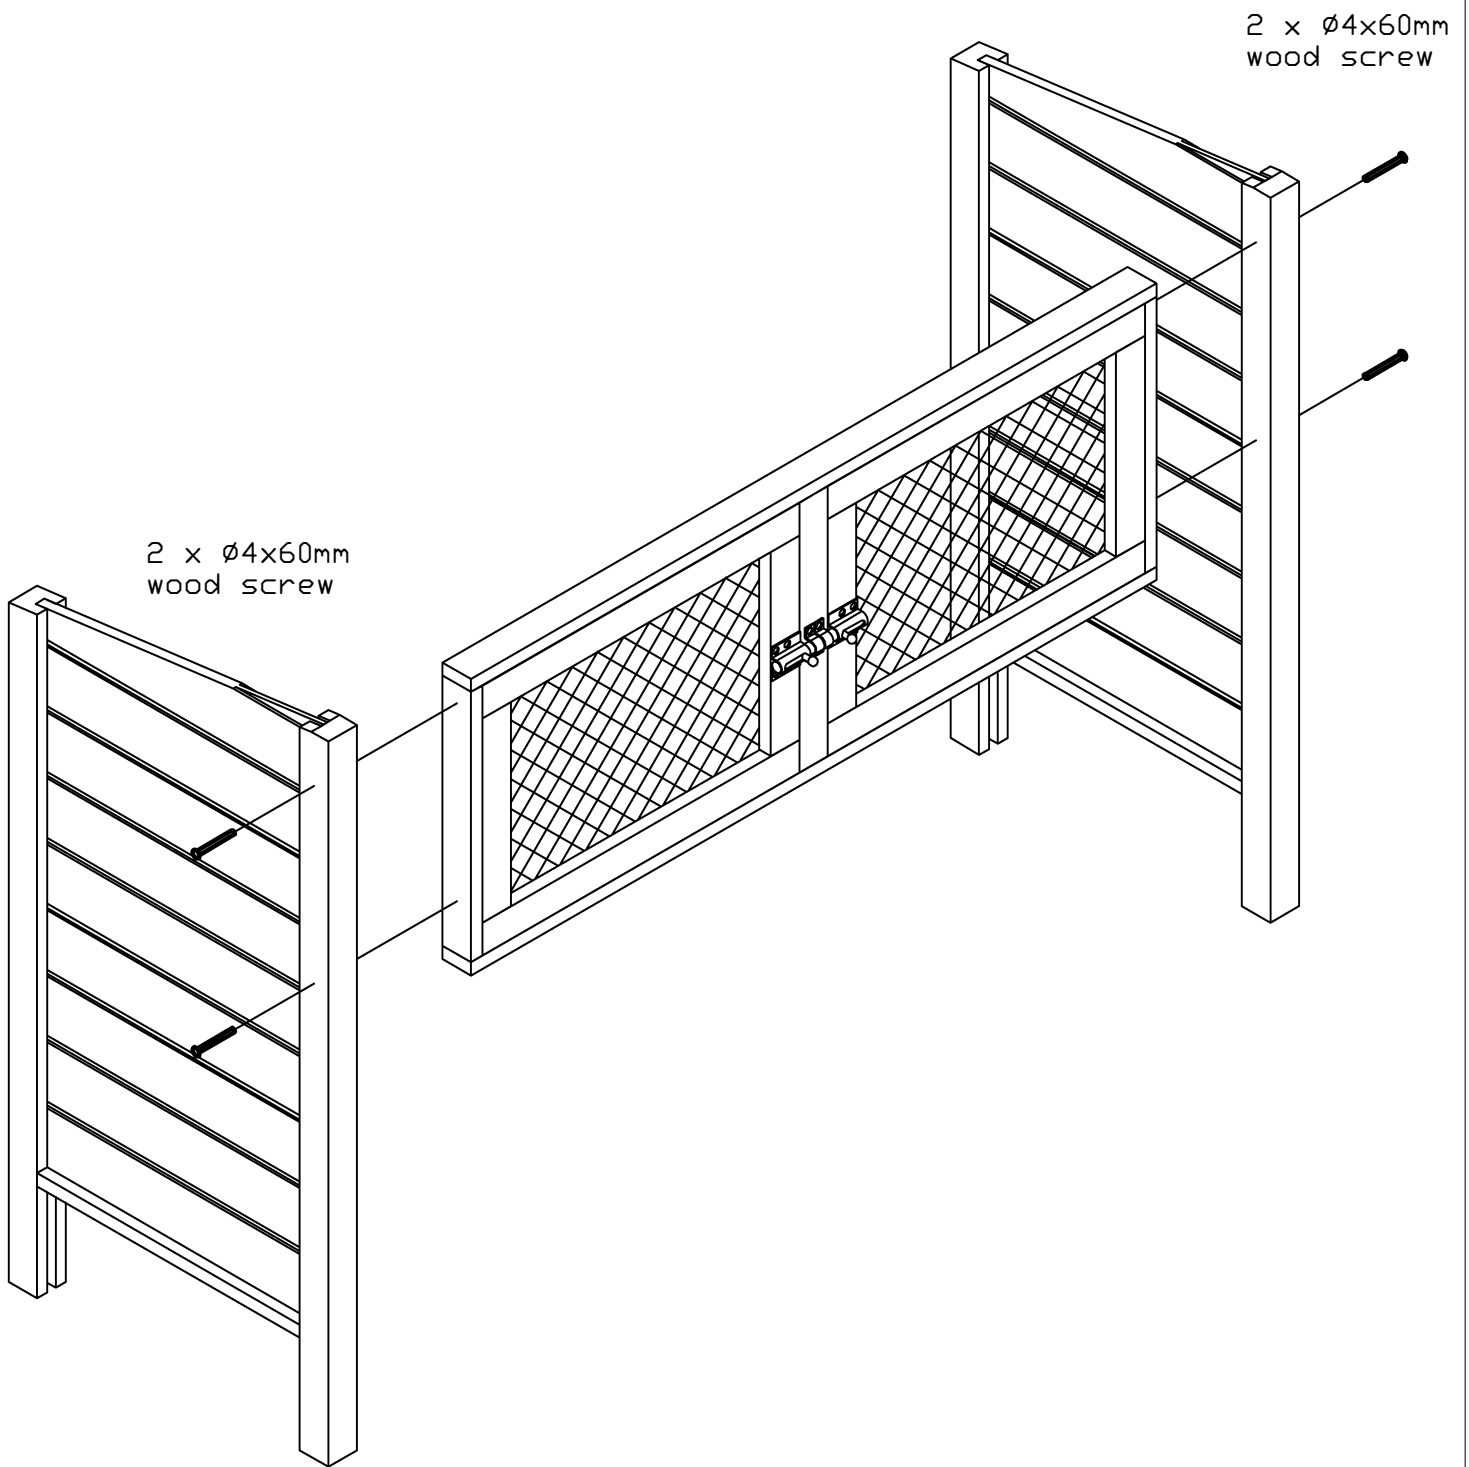

Konijnenhok

Article:

Article nr:

Last modified:

13.04.2011

Page:

2/10

2 x Ø4x60mm
wood screw