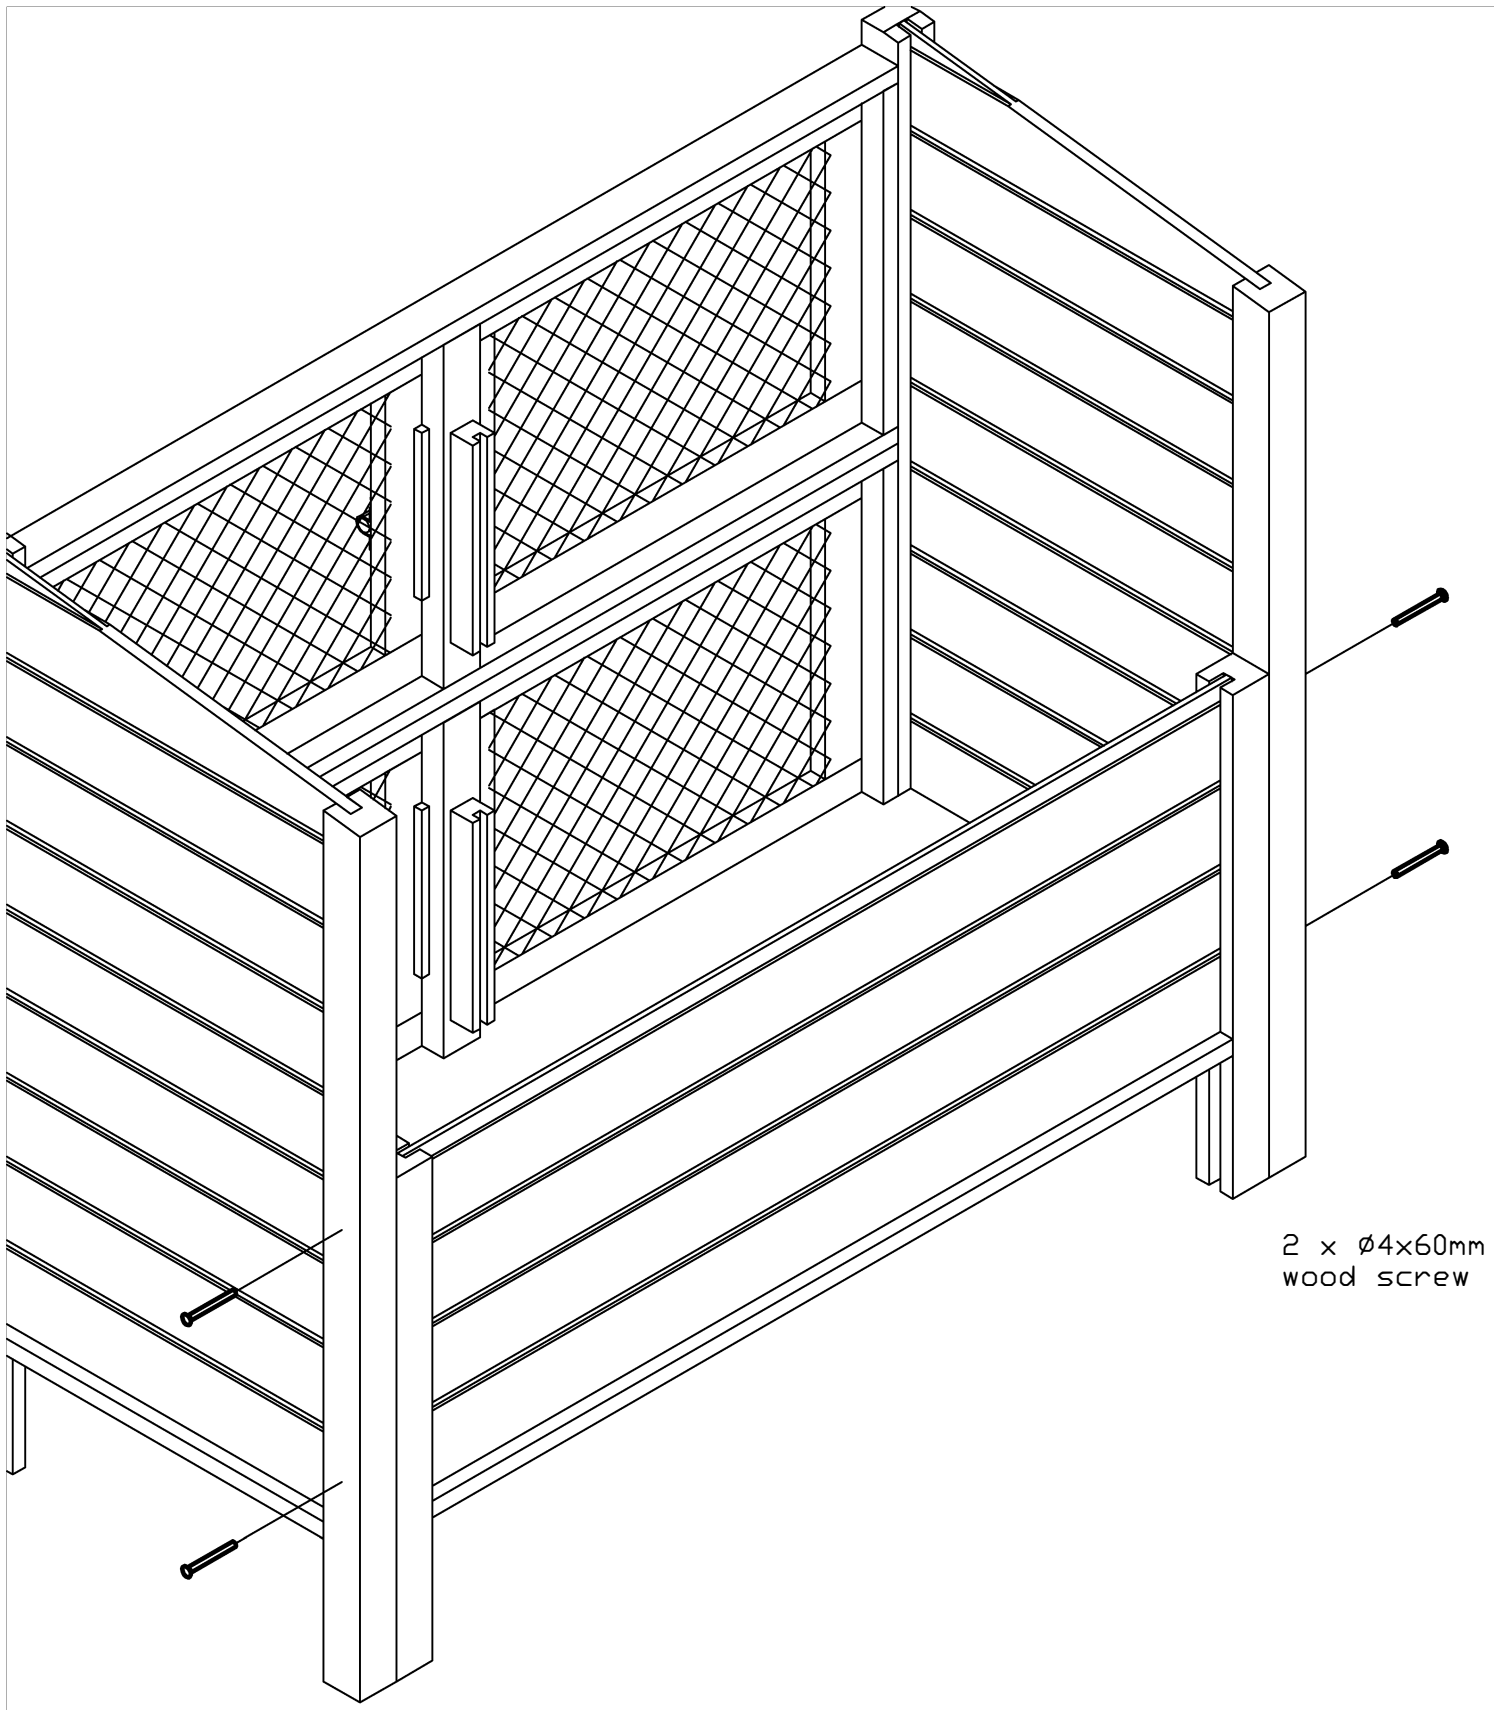

2 x Ø4x60mm
wood screw

2 x Ø4x60mm
wood screw

Article:

Article nr:

Last modified:
13.04.2011

Page:
5/10