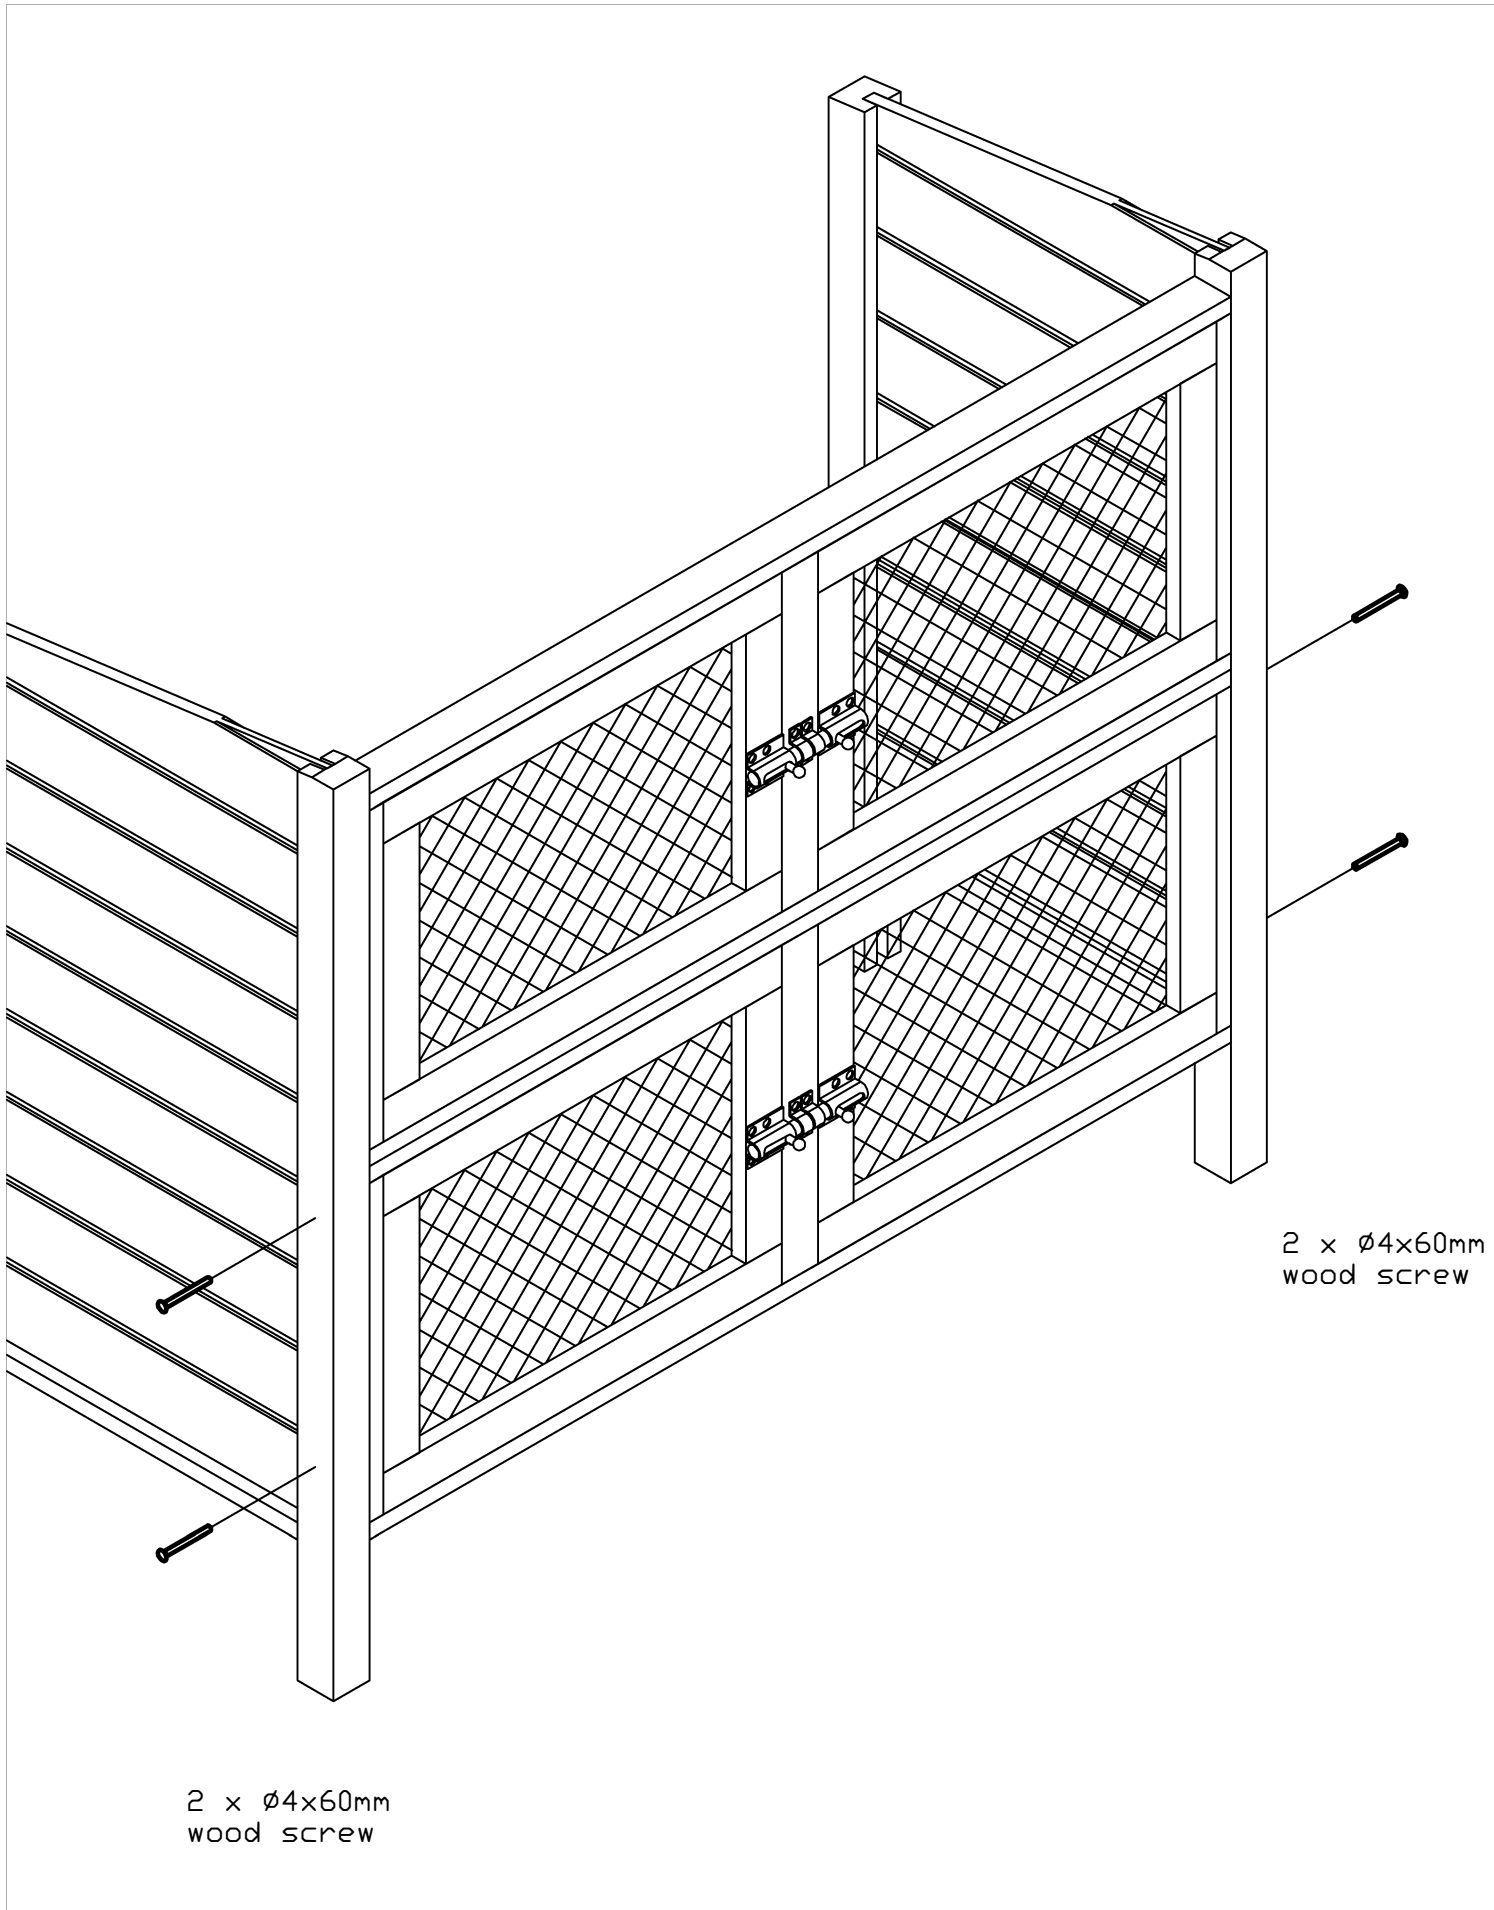

Konijnenhok

Article:

Article nr:

Last modified:

13.04.2011

Page:

2/10

2 x Ø4x60mm
wood screw